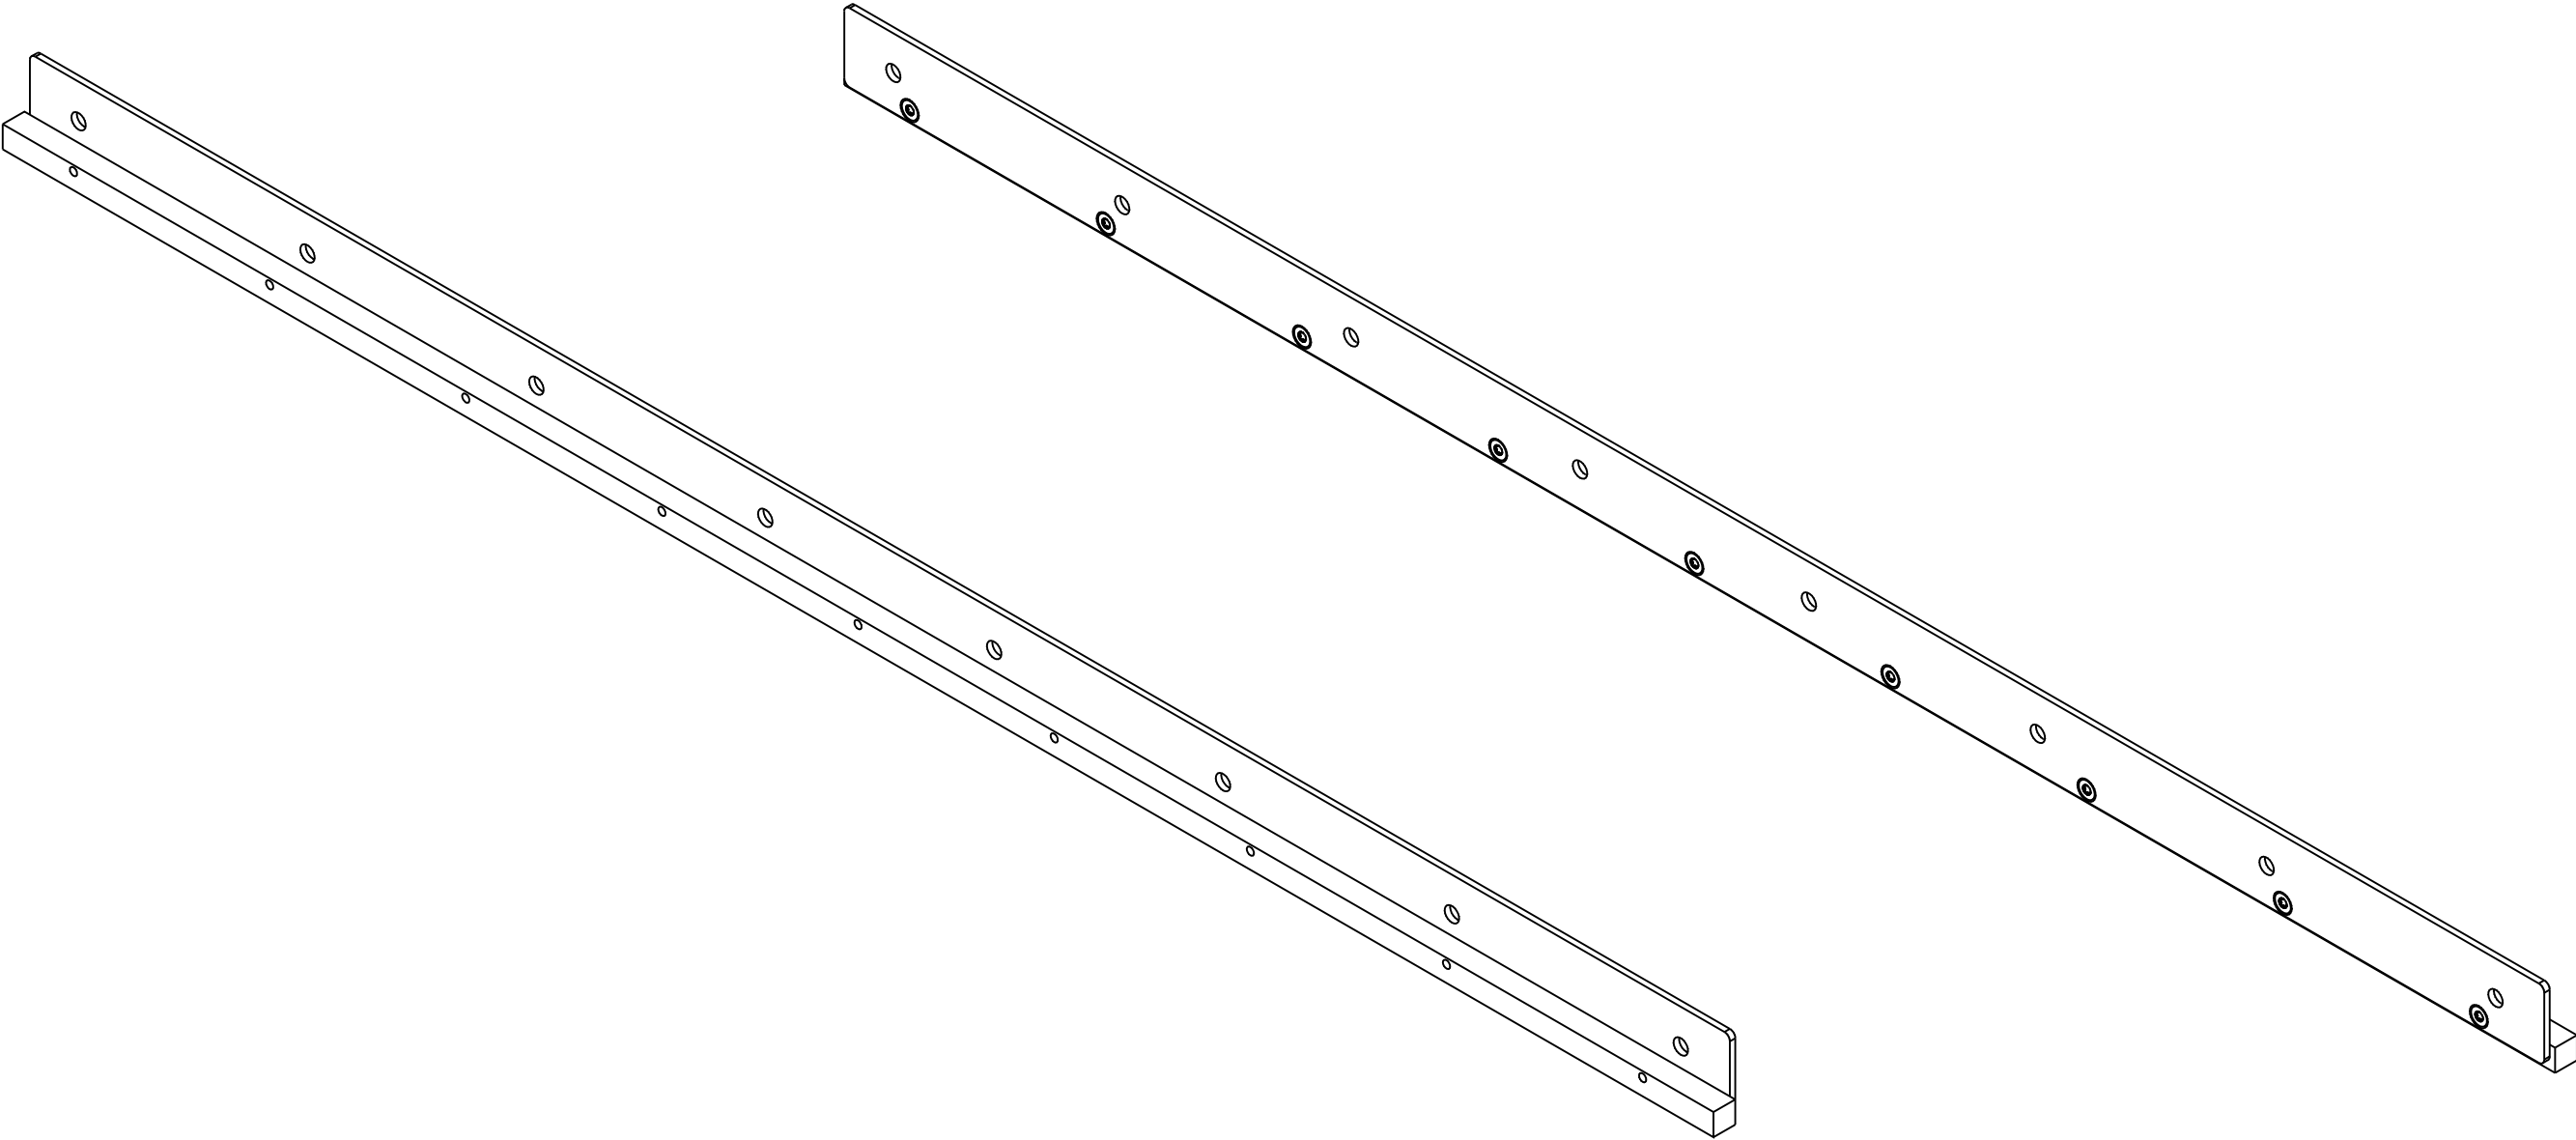

PRO Gear Rack 39", with 40mm Flange Isos

PRO Gear Rack 39", with 40mm Flange Dims