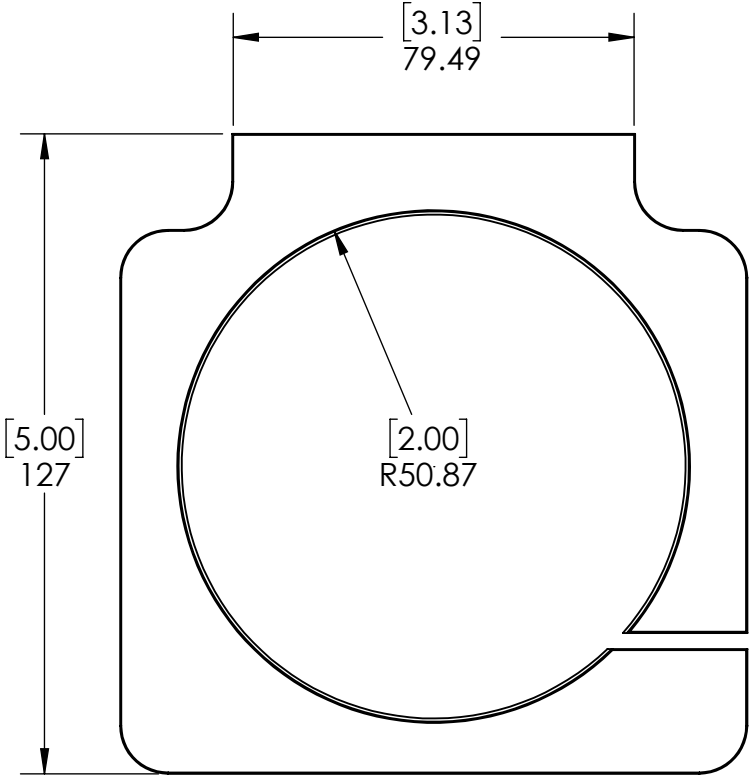

CRP142-12 100 mm Spindle Mount

4X ϕ 4.98 [0.20] THRU ALL
Counterbore for M5 Socket Head Screw