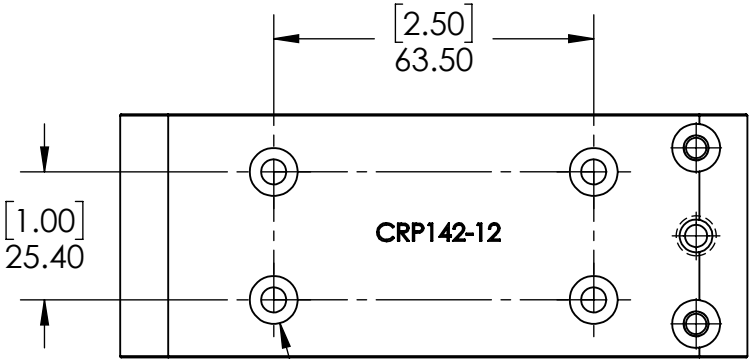

CRP142-12 100 mm Spindle Mount

4X ϕ 4.98 [0.20] THRU ALL
Counterbore for M5 Socket Head Screw