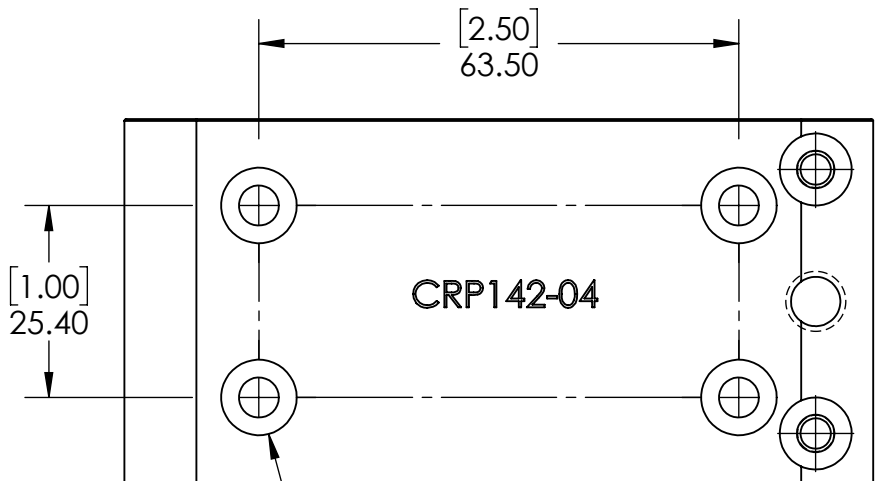

# CRP142-04 Makita RF1101 Router Mount

4X  $\phi$  5.30 [0.21] THRU ALL  
Counterbore for M5 Socket Head Screw