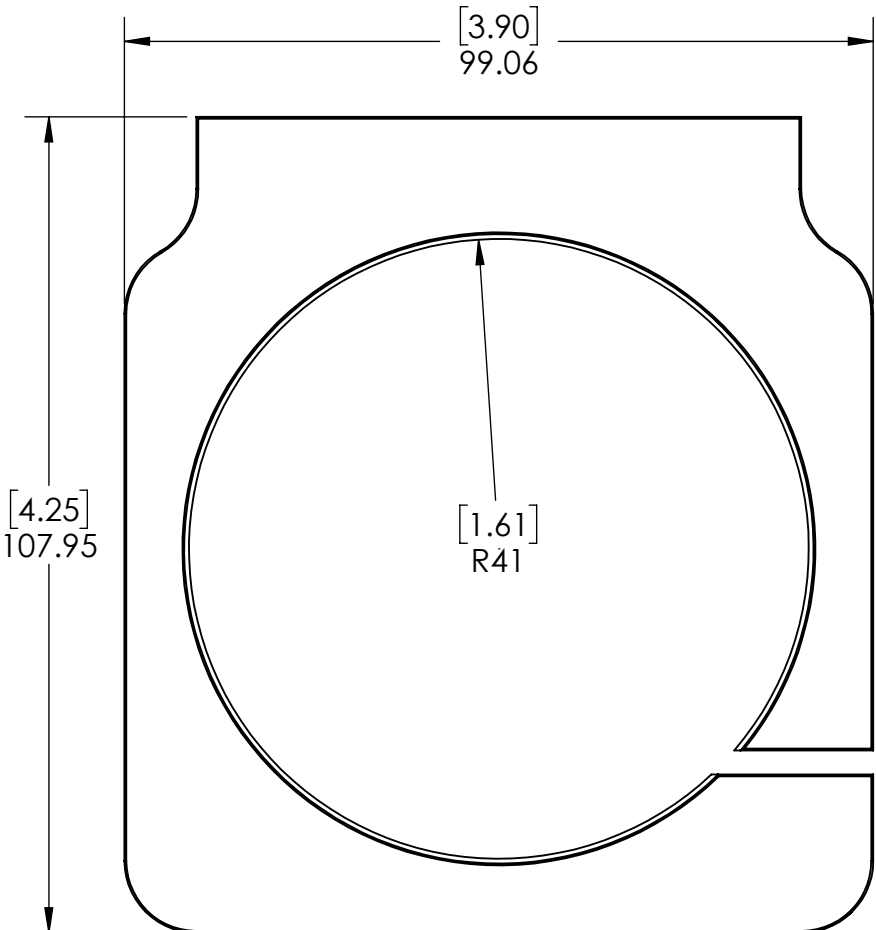

# CRP142-04 Makita RF1101 Router Mount

4X  $\phi$  5.30 [0.21] THRU ALL  
Counterbore for M5 Socket Head Screw