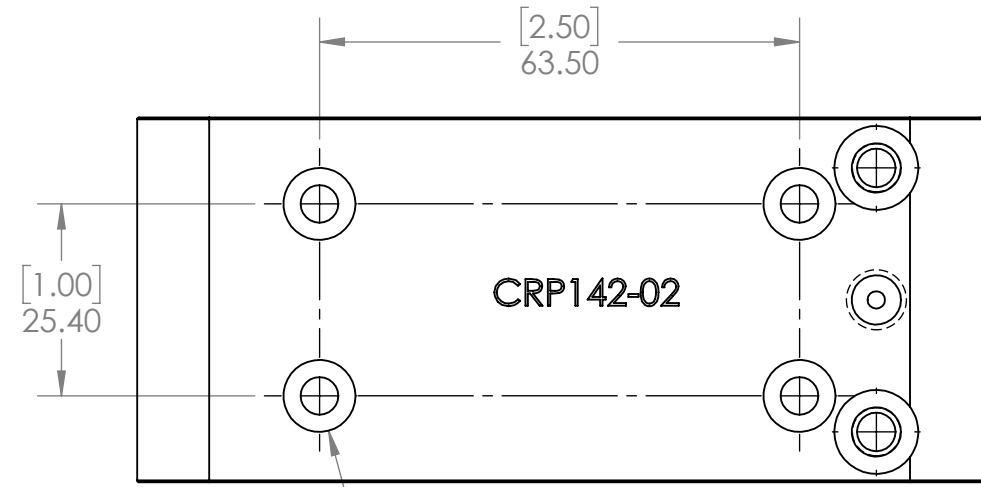

# CRP142-02 Router Mount

4X  $\varnothing$  4.98 [0.20] THRU ALL  
Counterbore for M5 Socket Head Screw