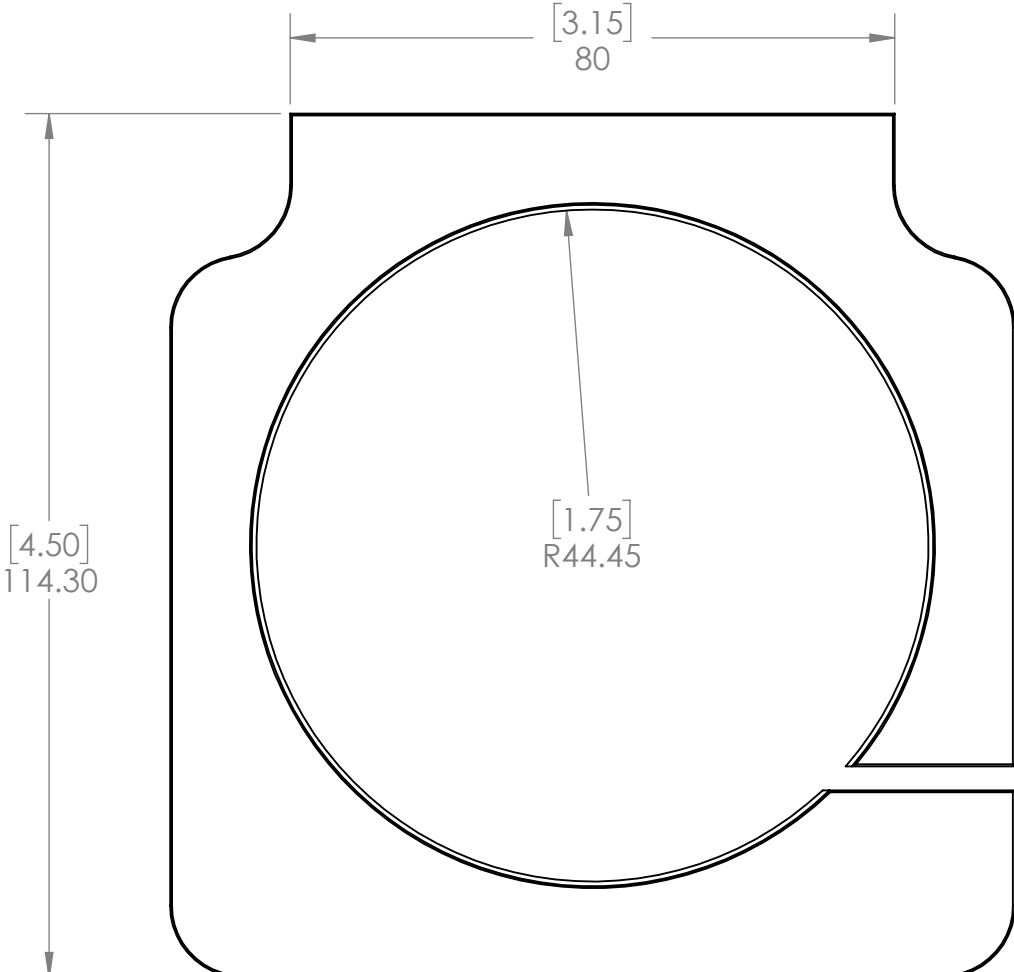

# CRP142-02 Router Mount

4X  $\varnothing$  4.98 [0.20] THRU ALL  
Counterbore for M5 Socket Head Screw