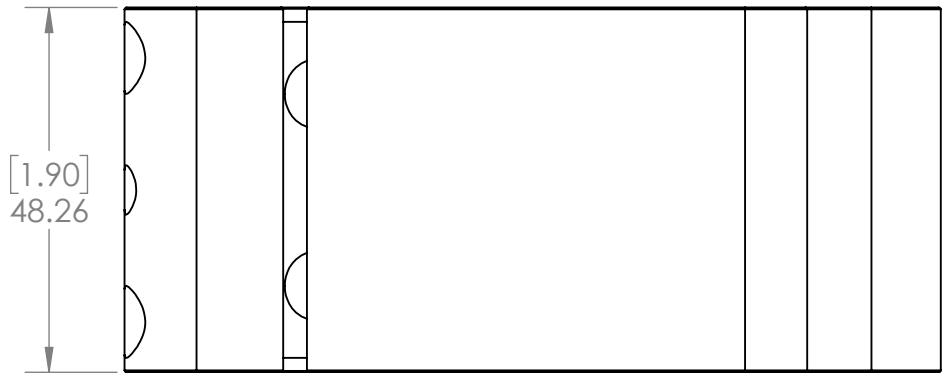

# CRP141-01 80mm Spindle Mount

4X  $\phi$  4.98 [0.20] THRU ALL  
Counterbore for M5 Socket Head Screw