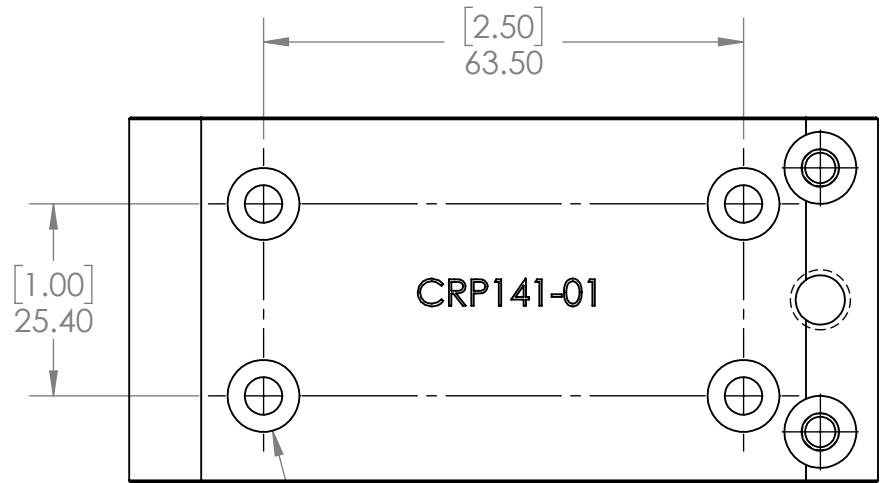

# CRP141-01 80mm Spindle Mount

4X  $\phi$  4.98 [0.20] THRU ALL  
Counterbore for M5 Socket Head Screw