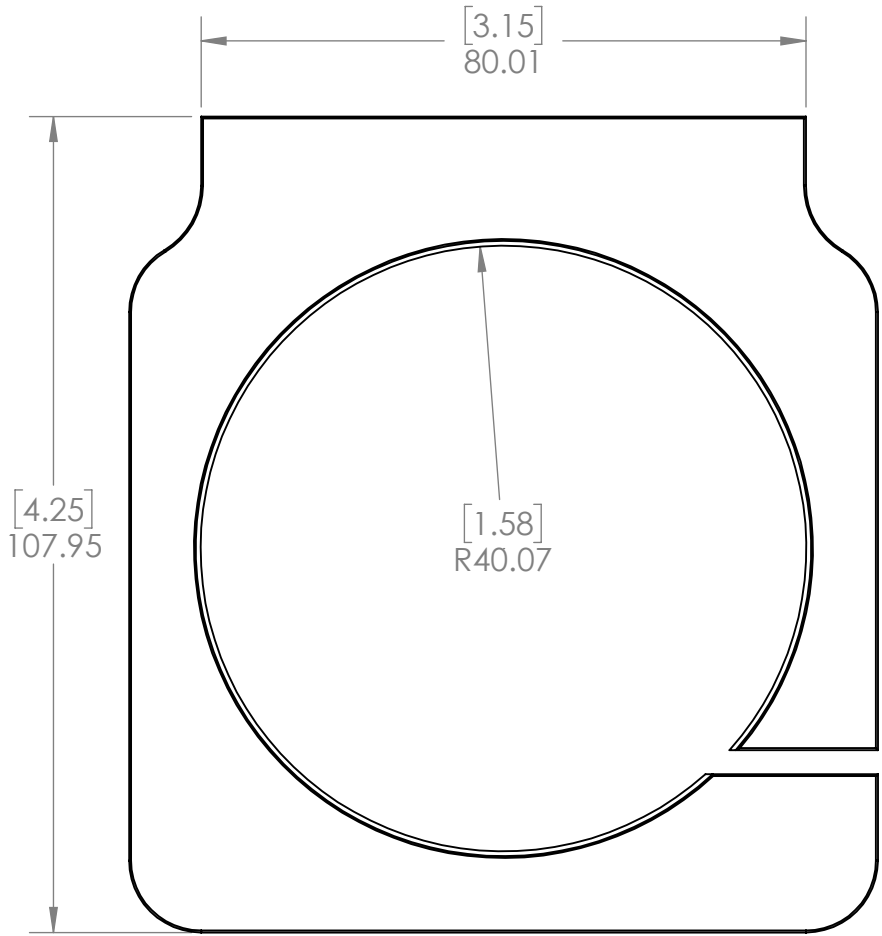

# CRP141-01 80mm Spindle Mount

4X  $\phi$  4.98 [0.20] THRU ALL  
Counterbore for M5 Socket Head Screw